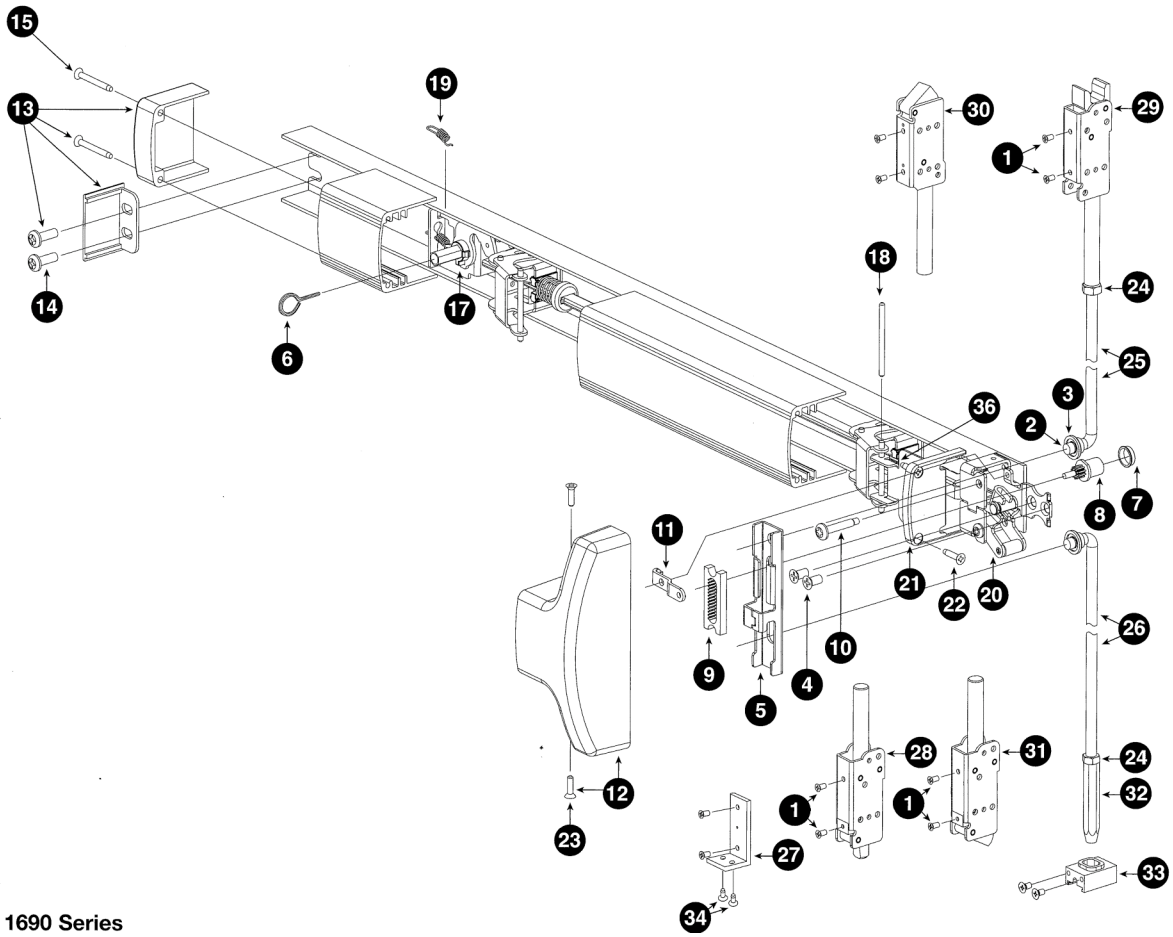

Your **ONE-STOP** Shop

Robert Brooke and Associates

1465 Axtell Dr, Ste B

Troy, Mi 48084

Phone 1-800-642-2403

Fax 1-800-642-2406

www.robertbrooke.com

1690 Parts Breakdown

Number	Our Part #	Discription	Pricing
1	G199017	10-32 1/4" UFPHMS Screw	\$3.00
2	G199003	Bearing Bushing	\$3.00
3	G199004	Retaining Clip	\$1.00
4	GPB114	Lock Stile Mtg Screw	\$2.00
5	GPB127	Lift Bracket	\$15.00
6	88R60	Dog Key	\$3.50
7	G199046	Cylinder Bushing	\$3.00
8	G199005	Pinion	\$9.00
9	G199035	Retractor	\$4.00
10	GPB141	Retainer Screw	\$2.00
11	GPB312	Pinion Support Bracket	\$6.00
12	GPB313	Cnter Case Cover Kit	\$28.00
13	GPB314	Hinge End Cap	\$17.50
14	GPB315	Screw	\$3.00
15	GPB316	Screw	\$3.00
16	GPB317	Screw	\$3.00
17	GPBX16	Dogging Assy	\$22.00
18	GPB322	Push Bar Pin	\$2.00
19	GPB323	Dogging Spring	\$4.00
20	GPB338	Actuator Arm Bracket Assy	\$11.00
21	GPB318	Lock Stile Push Bar End Cap	\$11.00
22	GPB345	Screw	\$3.00
23	GPB324	Screw	\$3.00
24	GPB23	Jamb Nut	\$3.00
25	GPB24	Rod	\$24.00
26	GPB25	Hex Bottom Rod	\$24.00
27	GPB54	Latch Mtg Bracket	\$33.00
28	GPB129	Bottom Latch	\$64.00
29	GPB130	Top Latch	\$75.00
30	GPB131	Top Latch	\$88.00
31	GPB132	Bottom Latch	\$64.00
32	GPB352	Hex Bottom Bolt	\$32.00
33	GPB134	Hex Rod Guide Assy	\$28.00
34	GSR33	Screw	\$1.50
35	GCA6	1690NL Cylinder Assy (parts 7-10)	\$25.00
36	GPB321	Pushbar Anchor Bracket	\$6.00

1690 Series