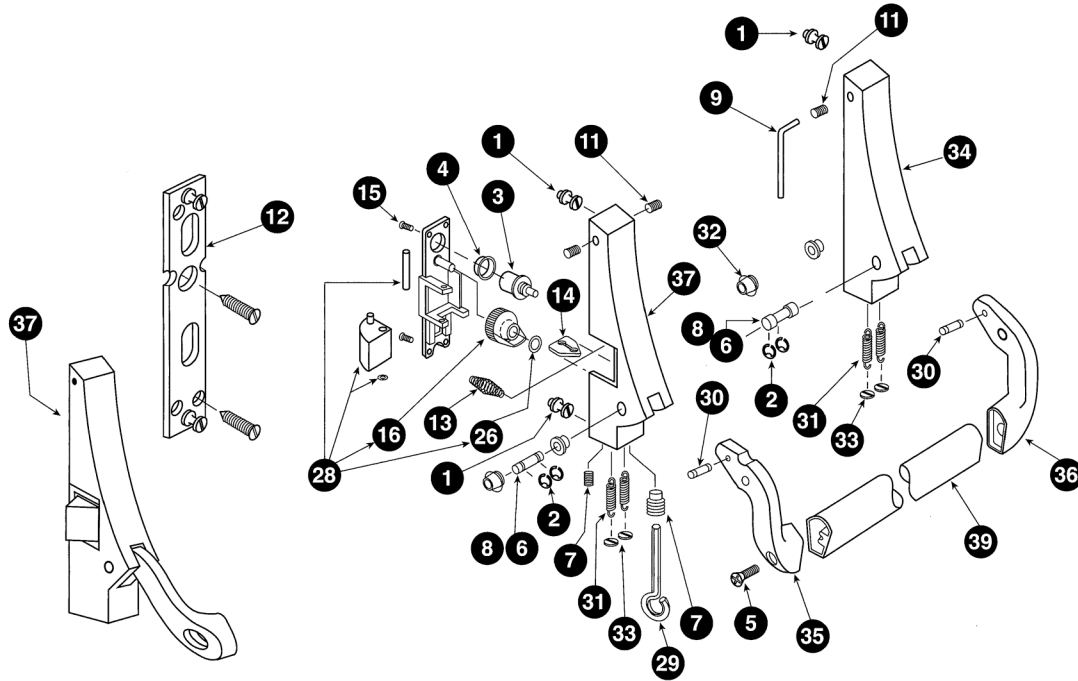

Your **ONE-STOP** Shop

Robert Brooke and Associates

1465 Axtell Dr, Ste B

Troy, Mi 48084

Phone 1-800-642-2403

Fax 1-800-642-2406

www.robertbrooke.com

2090 Parts Breakdown

Number	Our Part #	Discription	Pricing
1	G199002	Case Mtg Stud	$3.00
2	G199044	Retaining Clip	$1.00
3	G199005	Pinion	$9.00
4	G199046	Pinion Bushing	$3.00
5	G199012	Crossbar Screw	$2.60
6	G199013	Axle	$9.00
7	G199014	Dog Screw	$3.20
9	G199010	Allen Wrench	$1.00
11	G199038	Screw	$1.00
12	g109033	Adaptor Plate	$20.00
13	G209060	Latchbolt Spring	$1.00
14	G209040	Latch Link	$12.00
15	G2090100	Screw	$1.00
16	G209080	Retractor	$11.00
26	G209030	Retaining Clip	$1.00
28	G209090L	Backplate Assy LH (shown)	$38.00
28	G209090R	Backplate Assy Rh (opposite)	$38.00
29	88R60732	Dog Key	$3.10
30	G199011	Spring Pin	$1.00
31	G199009	Spring	$3.00
32	G199043	Axle Bushing	$1.00
33	G199045	Spring Retainer	$1.00
34	G199001L	Complete Housing LH (Opposite)	$105.00
34	G199001R	Complete Housing RH (Shown)	$105.00
37	G209001L	Housing LH (Shown)	$150.00
37	G209001R	Housing RH (opposite)	$150.00
39	G199039	Cross Bar	$85.00
35	G209020R	Active Case Arm (opposite)	$50.00
35	G209020L	Active Case Arm (Shown)	$50.00
36	G199040	Rh Lever Arm (shown)	$55.00
36	G199015	LH Lever Arm (opposite)	$55.00

(For Units Furnished After 5/1/77)

Left Hand Reverse Shown