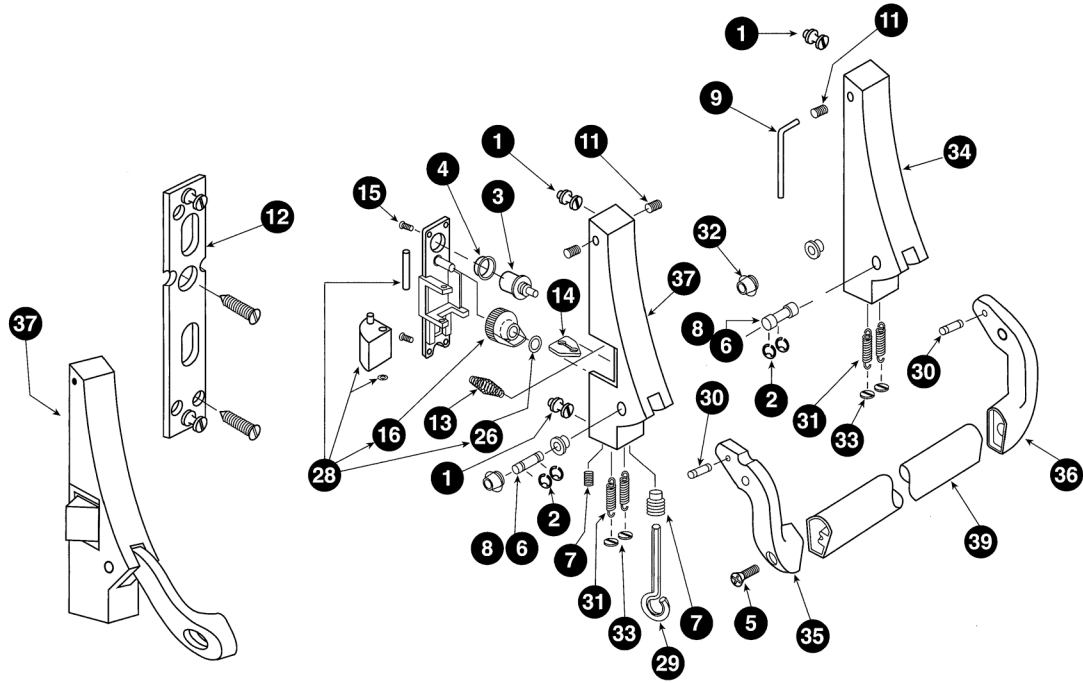

Your **ONE-STOP** Shop

Robert Brooke and Associates

1465 Axtell Dr, Ste B

Troy, Mi 48084

Phone 1-800-642-2403

Fax 1-800-642-2406

www.robertbrooke.com

2090 Parts Breakdown

Number	Our Part #	Discription
1	G199002	Case Mtg Stud
2	G199044	Retaining Clip
3	G199005	Pinion
4	G199046	Pinion Bushing
5	G199012	Crossbar Screw
6	G199013	Axle
7	G199014	Dog Screw
9	G199010	Allen Wrench
11	G199038	Screw
12	g109033	Adaptor Plate
13	G209060	Latchbolt Spring
14	G209040	Latch Link
15	G2090100	Screw
16	G209080	Retractor
26	G209030	Retaining Clip
28	G209090L	Backplate Assy LH (shown)
28	G209090R	Backplate Assy Rh (opposite)
29	88R60732	Dog Key
30	G199011	Spring Pin
31	G199009	Spring
32	G199043	Axle Bushing
33	G199045	Spring Retainer
34	G199001L	Complete Housing LH (Opposite)
34	G199001R	Complete Housing RH (Shown)
37	G209001L	Housing LH (Shown)
37	G209001R	Housing RH (opposite)
39	G199039	Cross Bar
35	G209020R	Active Case Arm (opposite)
35	G209020L	Active Case Arm (Shown)
36	G199040	Rh Lever Arm (shown)
36	G199015	LH Lever Arm (opposite)

(For Units Furnished After 5/1/77)

Left Hand Reverse Shown